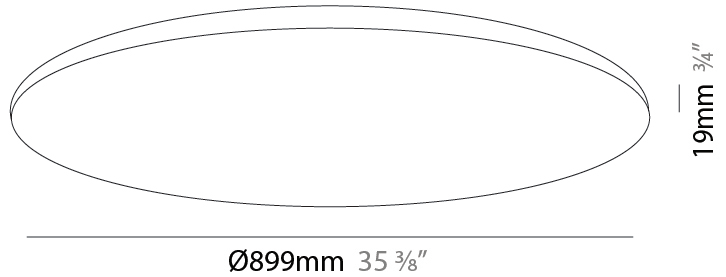

PROJECT	_____
TYPE	_____
SPECIFIER	_____
QUANTITY	_____
DATE	_____

INFINITE ROUND RECESSED

A56180- _____ - _____
base number   Color   Finish
                         Temperature   Options

1. To build a product code in our configurator select the specify button on the base model # product page
2. To build a manual product code on this datasheet choose from the options listed below in blue font and add the suffix to the base model #

GENERAL

Series: Infinite Round
Partner: Ivela
Division: Architectural
Installation: Recessed
Product Type: Panels
Mounting Location: Ceiling
Light Distribution: Direct

PHYSICAL

Shape: Round
Diameter (mm): 899
Diameter (in): 35 ³/₈
Height (mm): 19
Height (in): 3/4
Diffuser: PMMA - Opal
Fixture Finish: WHI / BLK / GLD
Fixture Material: Aluminum

ELECTRICAL

Lamp Type: LED
Input Wattage (W): 56
Dimming: Tri-Mode (Non-Dimming and Phase Dimming (120Vac only) and 0-10V Dimming)
Driver Included: No
Driver Location: Remote
Driver Type: Constant Voltage - Universal
Driver Class: Class 2
Housing: ENCP 5 (ERP) ENCP 8 (SC Power)
Input Voltage (V): 120 - 277
Output Voltage (V): 24

LED

Color Temperature (°K): 2700 / 3000 / 3500 / 4000
Max. Delivered Lumen (lm): 3360 / 3500 / 3604 / 3710
Nominal Lumen (lm): 6720 / 7000 / 7208 / 7420
CRI: >93 CRI
Lamp Life (hrs): 50000

OPTICAL

RATINGS AND CERTIFICATIONS

Certified By: CSA Certified to UL and CSA Standards
IP rating: IP20