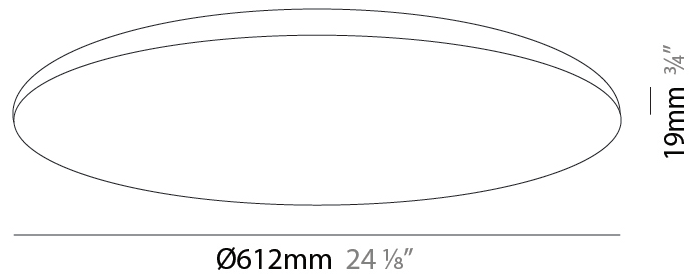

INFINITE ROUND RECESSED

A56179- -

base number   Color   Finish
Temperature   Options

1. To build a product code in our configurator select the specify button on the base model # product page
2. To build a manual product code on this datasheet choose from the options listed below in blue font and add the suffix to the base model #

GENERAL

Series: Infinite Round
Partner: Ivela
Division: Architectural
Installation: Recessed
Product Type: Panels
Mounting Location: Ceiling
Light Distribution: Direct

PHYSICAL

Shape: Round
Diameter (mm): 612
Diameter (in): 24 1/8
Height (mm): 19
Height (in): 3/4
Diffuser: PMMA - Opal
Fixture Finish: WHI / BLK / GLD
Fixture Material: Aluminum

ELECTRICAL

Lamp Type: LED
Input Wattage (W): 38
Dimming: Tri-Mode (Non-Dimming and Phase Dimming (120Vac only) and 0-10V Dimming)
Driver Included: No
Driver Location: Remote
Driver Type: Constant Voltage - Universal
Driver Class: Class 2
Housing: ENCP 5 (ERP) ENCP 13 (SC Power)
Input Voltage (V): 120 - 277
Output Voltage (V): 24

LED

Color Temperature (°K): 2700 / 3000 / 3500 / 4000
Max. Delivered Lumen (lm): 2160 / 2250 / 2317 / 2385
Nominal Lumen (lm): 4320 / 4500 / 4634 / 4770
CRI: >93 CRI
Lamp Life (hrs): 50000

OPTICAL

RATINGS AND CERTIFICATIONS

Certified By: CSA Certified to UL and CSA Standards
IP rating: IP20

PROJECT
TYPE
SPECIFIER
QUANTITY
DATE