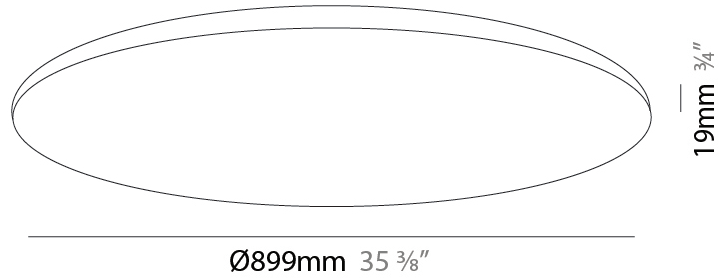

PROJECT
TYPE
SPECIFIER
QUANTITY
DATE

INFINITE ROUND SURFACE

A52030- -
base number   Color   Finish
                         Temperature   Options

1. To build a product code in our configurator select the specify button on the base model # product page
2. To build a manual product code on this datasheet choose from the options listed below in blue font and add the suffix to the base model #

GENERAL

Series: Infinite Round
Partner: Ivela
Division: Architectural
Installation: Surface
Product Type: Panels
Mounting Location: Ceiling
Light Distribution: Direct

PHYSICAL

Shape: Round
Diameter (mm): 899
Diameter (in): 35 ³/₈
Height (mm): 19
Height (in): 3/4
Diffuser: PMMA - Opal
Fixture Finish: WHI / BLK / GLD
Fixture Material: Aluminum

ELECTRICAL

Lamp Type: LED
Input Wattage (W): 56
Dimming: Tri-Mode (Non-Dimming and Phase Dimming (120Vac only) and 0-10V Dimming)
Driver Included: No
Driver Location: Remote
Driver Type: Constant Voltage - Universal
Driver Class: Class 2
Housing: ENCP 5 (ERP) ENCP 8 (SC Power)
Input Voltage (V): 120 - 277
Output Voltage (V): 24

LED

Color Temperature (°K): 2700 / 3000 / 3500 / 4000
Max. Delivered Lumen (lm): 3360 / 3500 / 3604 / 3710
Nominal Lumen (lm): 6720 / 7000 / 7208 / 7420
CRI: >93 CRI
Lamp Life (hrs): 50000

OPTICAL

RATINGS AND CERTIFICATIONS

Certified By: CSA Certified to UL and CSA Standards
IP rating: IP20