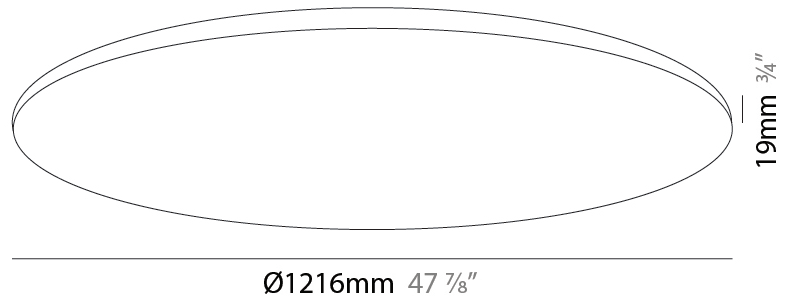

PROJECT	_____
TYPE	_____
SPECIFIER	_____
QUANTITY	_____
DATE	_____

INFINITE ROUND SURFACE

A52031- _____ - _____
base number   Color   Finish
                         Temperature   Options

1. To build a product code in our configurator select the specify button on the base model # product page
2. To build a manual product code on this datasheet choose from the options listed below in blue font and add the suffix to the base model #

GENERAL

Series: Infinite Round
Partner: Ivela
Division: Architectural
Installation: Surface
Product Type: Panels
Mounting Location: Ceiling
Light Distribution: Direct

PHYSICAL

Shape: Round
Diameter (mm): 1216
Diameter (in): 47 ⁷/₈
Height (mm): 19
Height (in): 3/4
Diffuser: PMMA - Opal
Fixture Finish: WHI / BLK / GLD
Fixture Material: Aluminum

ELECTRICAL

Lamp Type: LED
Input Wattage (W): 76
Dimming: Tri-Mode (Non-Dimming and Phase Dimming (120Vac only) and 0-10V Dimming)
Driver Included: No
Driver Location: Remote
Driver Type: Constant Voltage - Universal
Driver Class: Class 2
Housing: ENCP 5 (ERP) ENCP 8 (SC Power)
Input Voltage (V): 120 - 277
Output Voltage (V): 24

LED

Color Temperature (°K): 2700 / 3000 / 3500 / 4000
Max. Delivered Lumen (lm): 4560 / 4750 / 4908 / 5035
Nominal Lumen (lm): 9120 / 9500 / 9783 / 10070
CRI: >93 CRI
Lamp Life (hrs): 50000

OPTICAL

RATINGS AND CERTIFICATIONS

Certified By: CSA Certified to UL and CSA Standards
IP rating: IP20