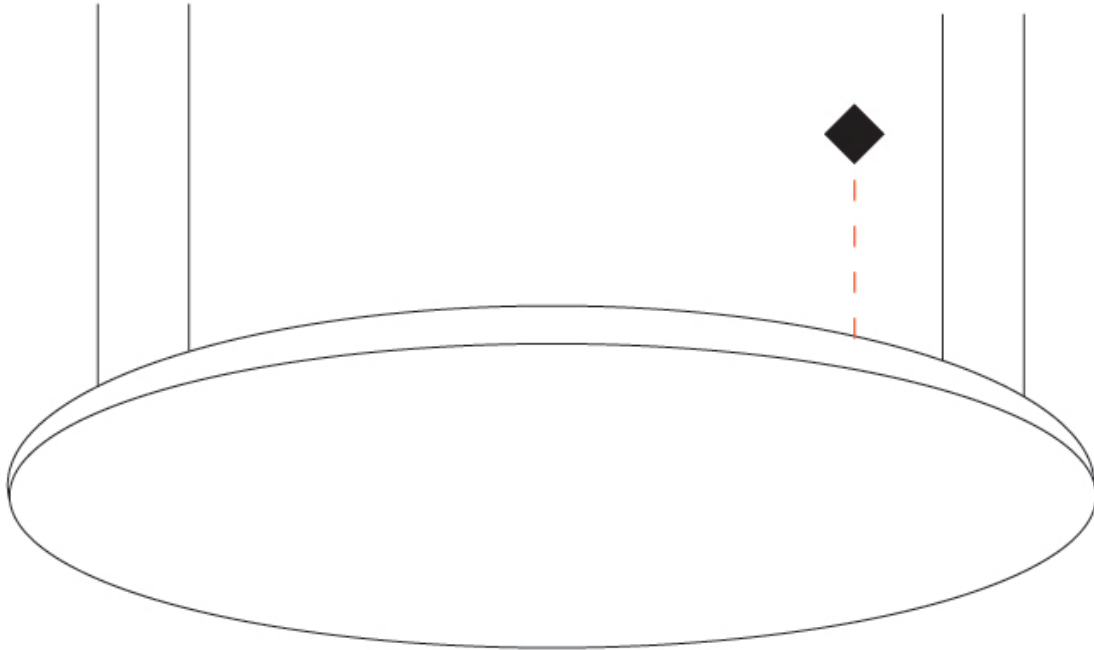

INFINITE ROUND SUSPENSION

A51059-

PROJECT _____

TYPE _____

SPECIFIER _____

QUANTITY _____

DATE _____